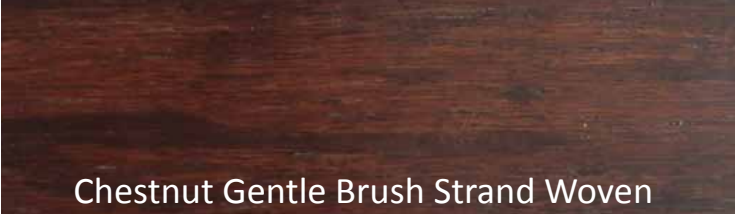

Spiced Pecan Strand Woven

72 x 5 9/16 x 5/8"