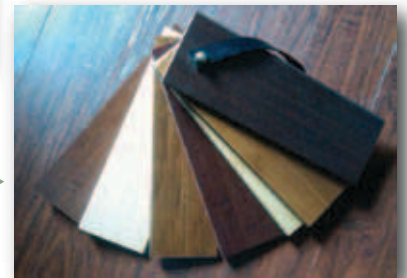

All our bamboo qualifies you for LEEDS credits.

T
Y
P
E
S

Horizontal Bamboo shows off the “knuckles” of the grass, providing definition and a beautiful, subtle, textural pattern to your floor. Planks are 37¼” long, 3 ¾” wide, and 5/8” thick, with a JANKA rating of ~1875.

Strand Woven Bamboo is the most durable, ecofriendly floor available. Strand boards have the warm look of Exotic hardwood with greater durability. Our Strand Woven bamboo is two times harder than oak with a JANKA rating of ~3270. Our strand boards are all 72 inches long, allowing maximum design flexibility. Wide and standard widths available. Planks measure 3 ¾” wide or 5 9/16” wide by 72” long, and 5/8” thick.

C
O
L
O
R
S

Carbonized Bamboo goes through a natural heat process to deepen the color in the bamboo to a honeyed tone. This process also improves board durability.

Color Hued Bamboo adds rich color stains to our bamboo. Color Hued eco²BAMBOO comes in a wide spectrum of tones to maximize your decorating options.

Natural Bamboo has a warm, light tone. This natural look shows subtle graining and color variances, providing a gentle pattern that’s easy on the eyes.

S
P
E
C
S

- Precision Tongue and Groove
- 4 sided microbeveled
- Prefinished with 7-9 coats Treffert™ Aluminum Oxide
- Medium Gloss- 30%
- Moisture Content 8% +/-2%
- 25 year finish and wear warranty
- Lifetime structural integrity warranty
- E1 Formaldehyde rating
- FSC certified 