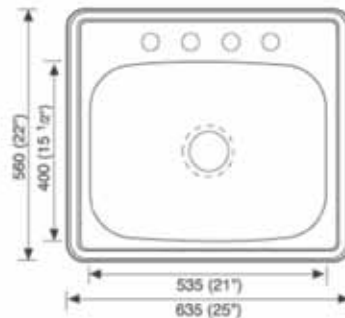

Double Flushmount Stainless Sinks

Available in:

- 6" bowl depth (24 gauge SS)
- 8" bowl depth (22 gauge SS)

All with:

- Satin Finish
- Sound Reduction padding installed
- 4 Tap Holes & 1 Tap Plug Included
- Installation Clips Included

Double Undermount Stainless Sinks

All with:

- 9" bowl depth (18 gauge SS)
- Sound Proofing and Undercoating Included
- Installation Clips Included
- Satin Finish

Single Flushmount or Undermount Stainless Sinks

Available Top Mount in:

- 6" bowl depth (24 gauge SS)
- 8" bowl depth (22 gauge SS)
- Sound Reduction Padding Installed
- 4 tap holes and 1 tap plug included

All sinks come with:

- Satin Finish
- Installation Clips Included