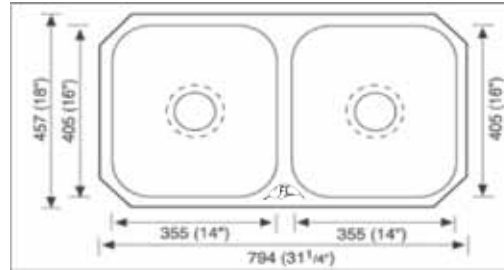

Double Flushmount Stainless Sinks

Available in:

- 6" bowl depth (24 gauge SS)
- 8" bowl depth (22 gauge SS)

All with:

- Satin Finish
- Sound Reduction padding installed
- 4 Tap Holes & 1 Tap Plug Included
- Installation Clips Included

Double Undermount Stainless Sinks

All with:

- 9" bowl depth (18 gauge SS)
- Sound Proofing and Undercoating Included
- Installation Clips Included
- Satin Finish

Single Flushmount or Undermount Stainless Sinks

Available Top Mount in:

- 6" bowl depth (24 gauge SS)
- 8" bowl depth (22 gauge SS)
- Sound Reduction Padding Installed
- 4 tap holes and 1 tap plug included

All sinks come with:

- Satin Finish
- Installation Clips Included