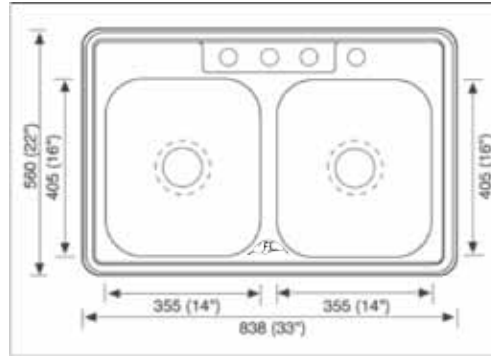

Double Flushmount Stainless Sinks

Available in:

- 6" bowl depth (24 gauge SS)
- 8" bowl depth (22 gauge SS)

All with:

- Satin Finish
- Sound Reduction padding installed
- 4 Tap Holes & 1 Tap Plug Included
- Installation Clips Included

Double Undermount Stainless Sinks

All with:

- 9" bowl depth (18 gauge SS)
- Sound Proofing and Undercoating Included
- Installation Clips Included
- Satin Finish

Single Flushmount or Undermount Stainless Sinks

Available Top Mount in:

- 6" bowl depth (24 gauge SS)
- 8" bowl depth (22 gauge SS)
- Sound Reduction Padding Installed
- 4 tap holes and 1 tap plug included

All sinks come with:

- Satin Finish
- Installation Clips Included